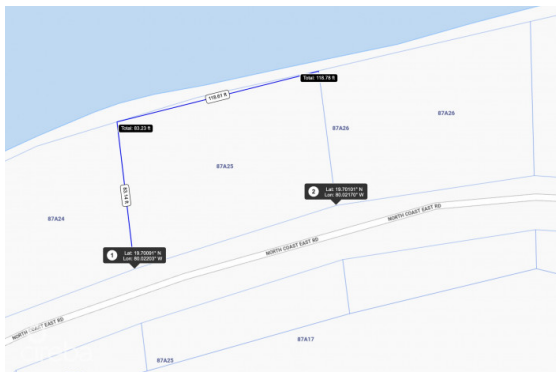

BEACH FRONT LAND LITTLE CAYMAN

Little Cayman East, Cayman Islands

PROPERTY DETAILS

Price: CI\$205,000	MLS#: 418447	Type: Land
Listing Type: Little Cayman/Cayman Brac	Status: Current	Width: 120
Depth: 110	Built: 0	Acres: 0.3

PROPERTY DESCRIPTION

Little Cayman beach front land parcel located on sought after, spectacular northern coast line. 0.3 acre parcel offers around 120ft of beautiful beach coast line. Parcel is bisected by the road offering around 0.22 acres on the beachside with a depth from the road to the water of around 80ft. Map images courtesy of caymanlandinfo.ky

PROPERTY FEATURES

Views	Beach Front
Block	87A
Parcel	25
Sea Frontage	120
Road Frontage	120
Soil	Sand

IMAGES

CIREBA MLS LDX feed courtesy of CAYMAN ISLANDS SOTHEBY'S INT'L REALTY

***Disclaimer:** The information contained herein has been furnished by the owner(s) and or their nominee and represented by them to be accurate. The listing company, agent and CIREBA MLS disclaims any liability or responsibility for any inaccuracies, errors or omissions in the represented information. The listing details herein are also courtesy of CIREBA (Cayman Islands Real Estate Brokers Association) MLS and/or via LDX (Listing Data Exchange) feed. All the information contained herein is subject to errors, omissions, price changes, prior sale or withdrawal, without notice and is at all times subject to verification by the purchaser(s).