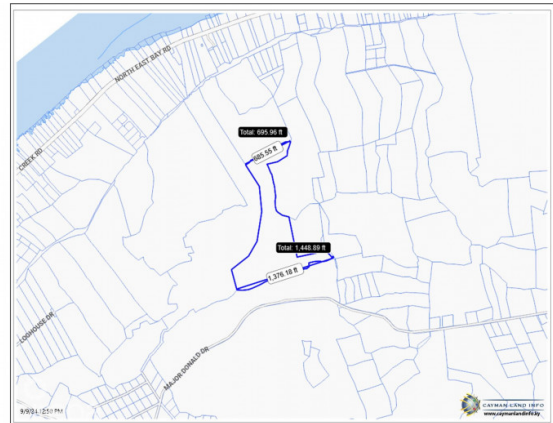

Width: 1376.18

Depth: 1636.44

Built: 0

Acres: 20

PROPERTY DESCRIPTION

Beautiful 20 acres of raw land on Cayman Brac Bluff. High elevation and rich soil allows for the property to be used for either residential home, farm land, vacation rentals or all of the above

PROPERTY FEATURES

Views	Garden View
Block	109A
Parcel	298
Zoning	Low Density residential

IMAGES

CIREBA MLS LDX feed courtesy of ERA CAYMAN ISLANDS

***Disclaimer:** The information contained herein has been furnished by the owner(s) and or their nominee and represented by them to be accurate. The listing company, agent and CIREBA MLS disclaims any liability or responsibility for any inaccuracies, errors or omissions in the represented information. The listing details herein are also courtesy of CIREBA (Cayman Islands Real Estate Brokers Association) MLS and/or via LDX (Listing Data Exchange) feed. All the information contained herein is subject to errors, omissions, price changes, prior sale or withdrawal, without notice and is at all times subject to verification by the purchaser(s).