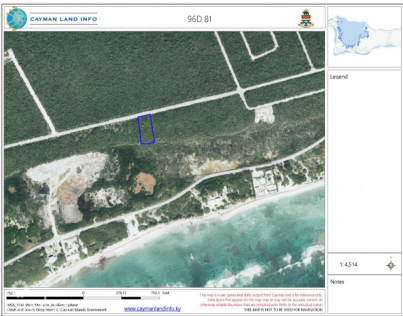

BEACHFRONT LAND - CAYMAN BRAC SOUTH SIDE 0.79 ACRES

District: Cayman Brac West, Cayman Islands Price: CI\$845,000
MLS# 417583 Type: Land
Width: 103 Depth: 361
Status: Current

PARADISE PALMS

District: Cayman Brac West, Cayman Islands Price: CI\$585,000
MLS# 419100 Type: Residential
Bed: 4 Bath: 3
Status: Current Year Built: 2007

NORTHSIDE OCEAN FRONT AND INLAND PROPERTY

District: Cayman Brac West, Cayman Islands Price: US\$325,000
MLS# 419240 Type: Land
Width: 172 Depth: 341
Status: Current

BLUFF EDGE & UNDER BLUFF EDGE LOTS (0.92 ACRES)

District: Cayman Brac West, Cayman Islands Price: CI\$175,000
MLS# 416810 Type: Land
Width: 168 Depth: 247
Status: Current

BRAC BLUFF EDGE .82 ACRE

District: Cayman Brac West, Cayman Islands Price: CI\$165,000
MLS# 418703 Type: Land
Width: 127 Depth: 296
Status: Current

BRAC BLUFF EDGE LAND .85 ACRE

District: Cayman Brac West, Cayman Islands Price: CI\$165,000
MLS# 418702 Type: Land
Width: 120 Depth: 302
Status: Current

BRAC BLUFF EDGE LAND .85 ACRE

District: Cayman Brac West, Cayman Islands Price: CI\$165,000
MLS# 418701 Type: Land
Width: 115 Depth: 330
Status: Current