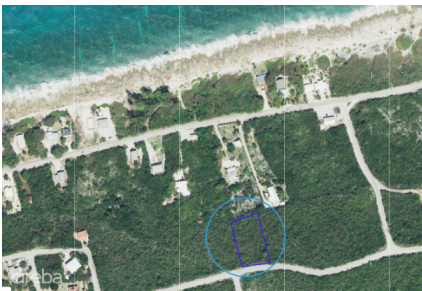

BEACHFRONT LAND - CAYMAN BRAC SOUTH SIDE 0.79 ACRES

District: Cayman Brac West, Cayman Islands Price: CI\$845,000
MLS# 417583 Type: Land
Width: 103 Depth: 361
Status: Current

PARADISE PALMS

District: Cayman Brac West, Cayman Islands Price: CI\$585,000
MLS# 419100 Type: Residential
Bed: 4 Bath: 3
Status: Current Year Built: 2007

NORTHSIDE OCEAN FRONT AND INLAND PROPERTY

District: Cayman Brac West, Cayman Islands Price: US\$325,000
MLS# 419240 Type: Land
Width: 172 Depth: 341
Status: Current

BLUFF EDGE & UNDER BLUFF EDGE LOTS (0.92 ACRES)

BRAC BLUFF EDGE LAND .85 ACRE

District: Cayman Brac West, Cayman Islands Price: CI\$165,000
MLS# 418702 Type: Land
Width: 120 Depth: 302
Status: Current

BRAC BLUFF EDGE LAND .85 ACRE

District: Cayman Brac West, Cayman Islands Price: CI\$165,000
MLS# 418701 Type: Land
Width: 115 Depth: 330
Status: Current

BRAC BLUFF EDGE LAND .70 ACRE

District: Cayman Brac West, Cayman Islands Price: CI\$150,000
MLS# 418718 Type: Land
Width: 127 Depth: 250
Status: Current

BRAC BLUFF EDGE LAND .73 ACRE

District: Cayman Brac West, Cayman Islands Price: CI\$150,000
MLS# 418717 Type: Land
Width: 121 Depth: 261
Status: Current